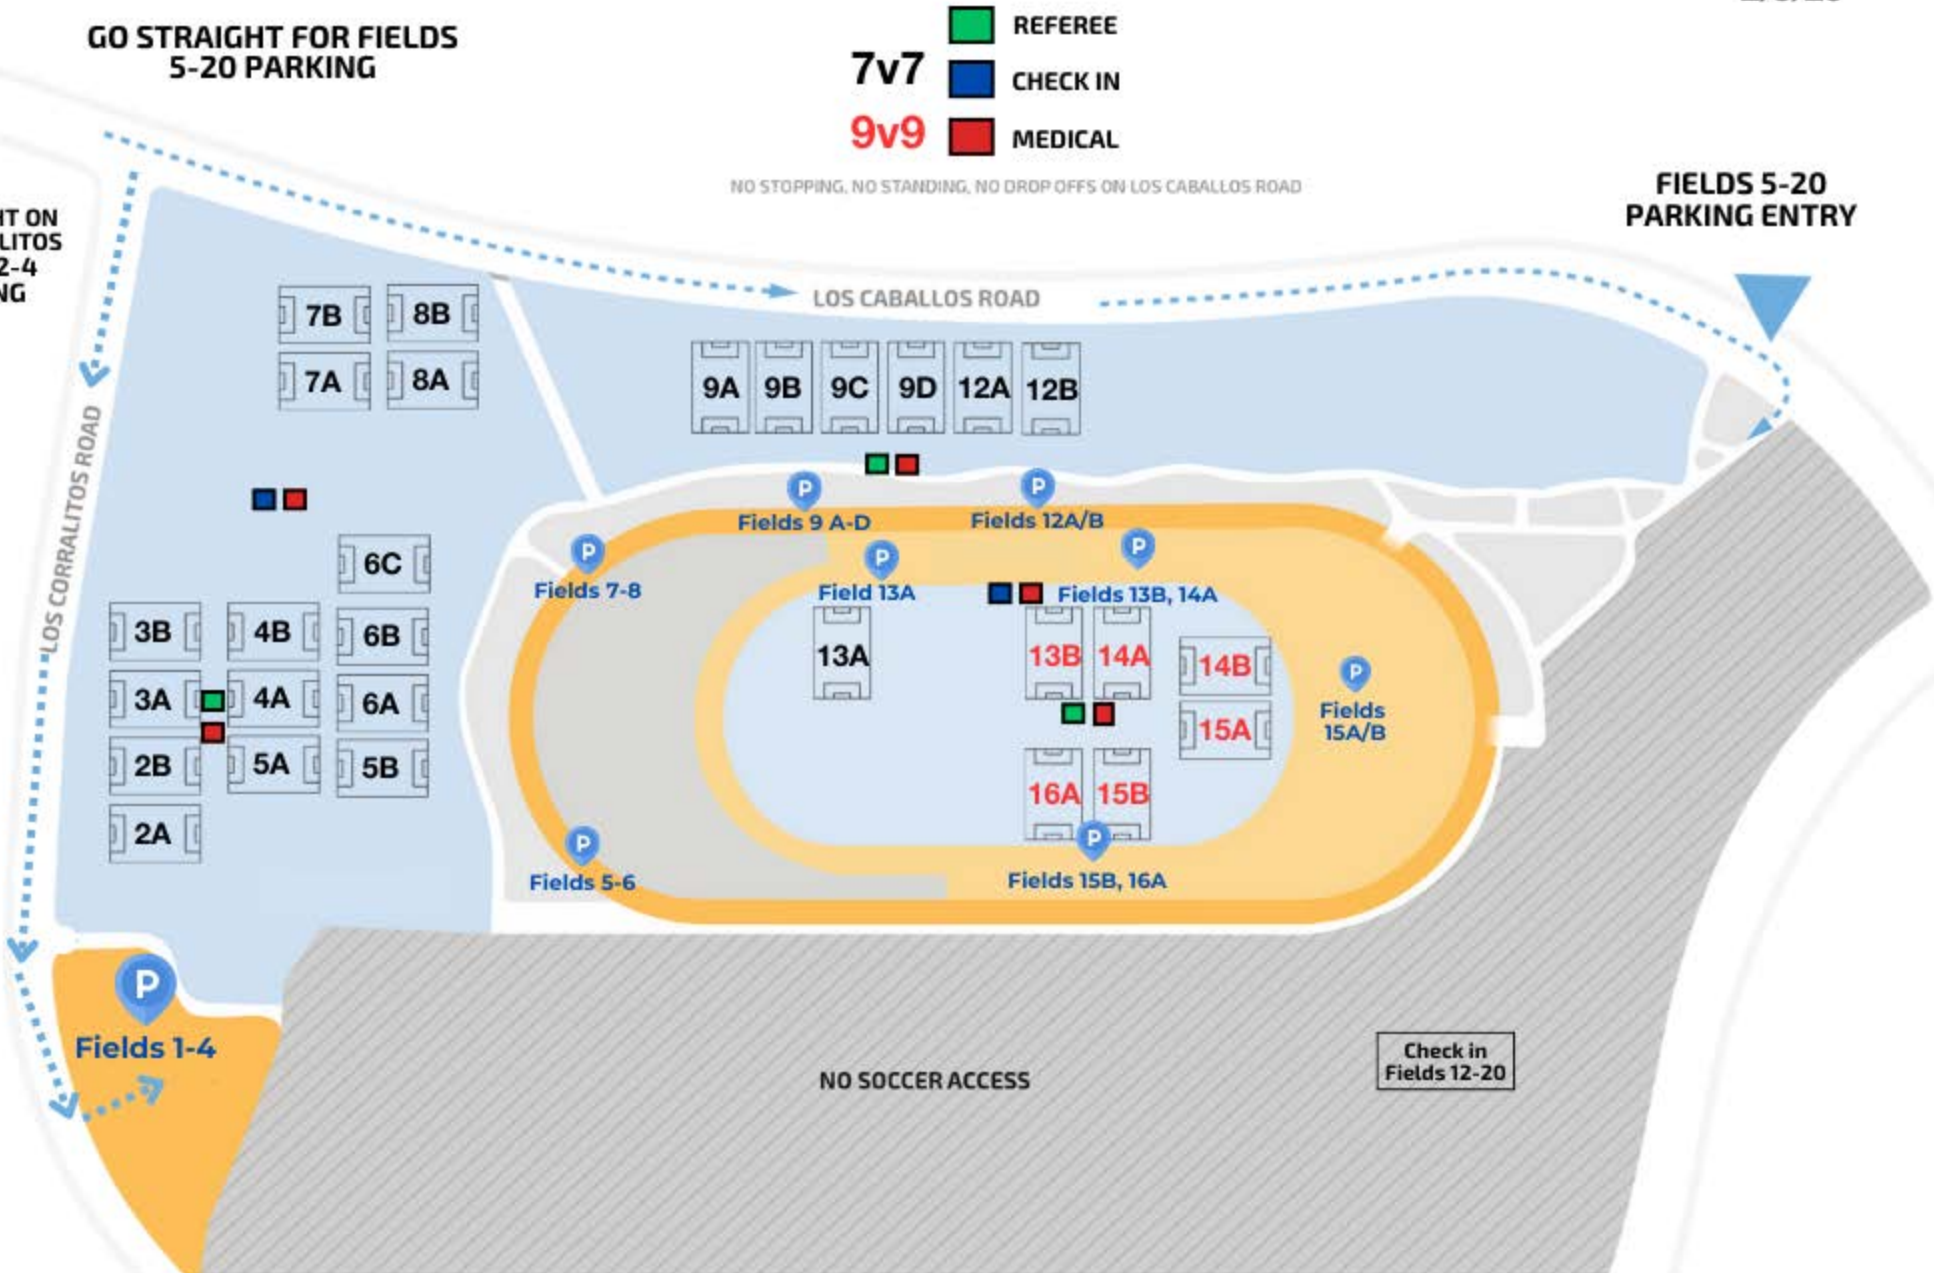

FIELD MAP

2/8/25

GALWAY DOWNS SOCCER COMPLEX, 38801 LOS CORRALITOS RD, TEMECULA, CA 92592

GO STRAIGHT FOR FIELDS
5-20 PARKING

- REFEREE
 - CHECK IN
 - MEDICAL
- 7v7
- 9v9

NO STOPPING, NO STANDING, NO DROP OFFS ON LOS CABALLOS ROAD

FIELDS 5-20
PARKING ENTRY

TURN RIGHT ON
LOS CORRALITOS
FIELDS 2-4
PARKING

NO STOPPING, NO STANDING, NO DROP OFFS ON LOS CORRALITOS ROAD

Check in
Fields 12-20

NO SOCCER ACCESS